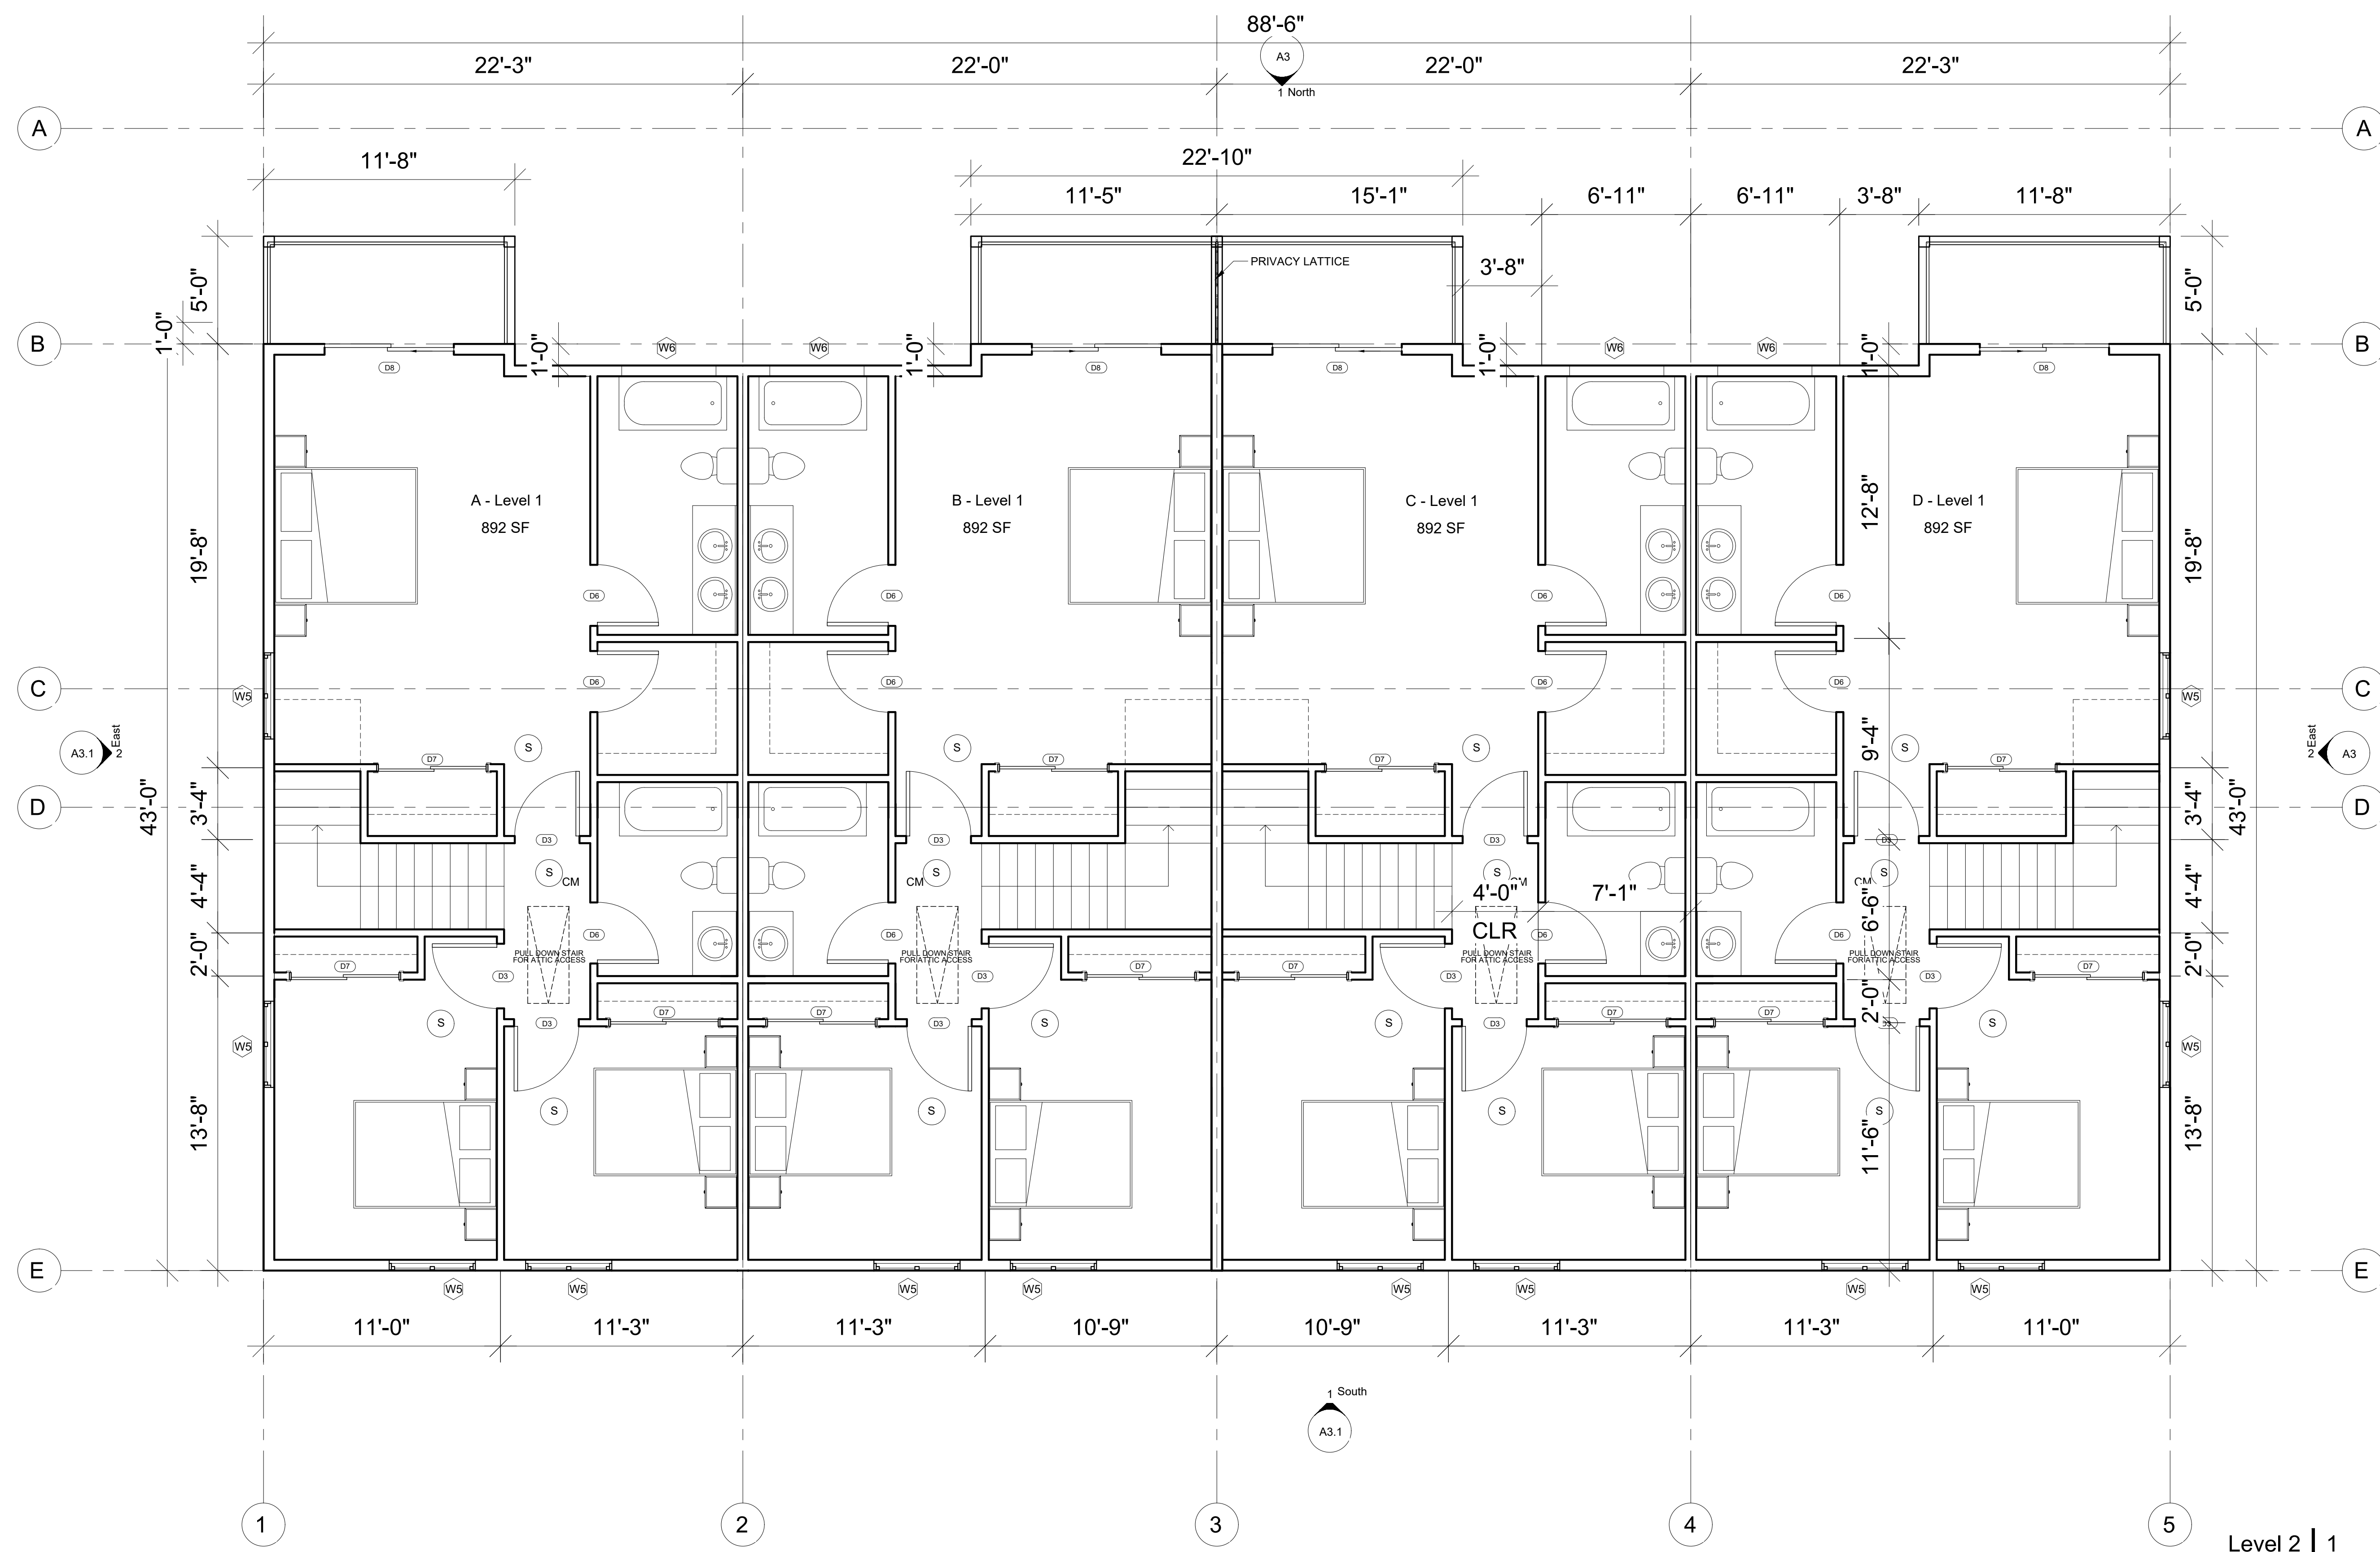

ROYAL CA CORP

661 W LEMON AVE
ARCADIA CA
91066
626-484-3573

No.	Description	Date

PROJECT ADDRESS
**188.5 NORFOLK ST
WORCESTER MA 01604**

A1.3
FLOOR PLAN

Scale 1/4" = 1'-0"

6/18/2024 3:17:58 AM

Level 2 | 1
1/4" = 1'-0"